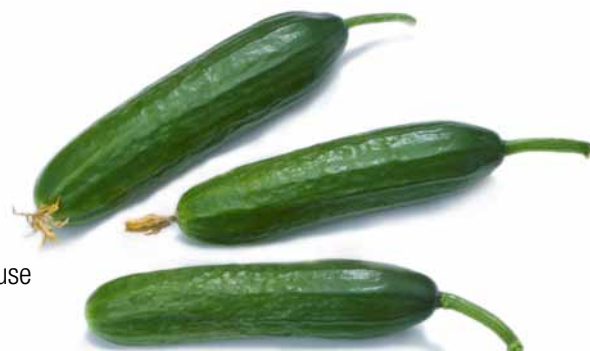

ORIGENE
SEEDS™

Cucumbers

MAYA (F1)

Beit Alfa type

- **Plant characteristic:** Medium vigorous, semi multi flowering, very uniform fruit
- **Season:** Spring and early summer
- **Shape and Color:** Very cylindrical, dark green color
- **Length:** 16-18 cm
- **Tolerance:** Tolerance to Powdery mildew
- **Added value:** Parthenocarpic cucumber for greenhouse production, Yield medium concentrate

LENA (F1)

Beit Alfa type

- **Plant characteristic:** Moderated vigorous, multi flowering, uniform fruit
- **Season:** Spring and early summer
- **Shape and Color:** Cylindrical, dark green color
- **Length:** 15-17 cm
- **Tolerance:** Tolerance to Powdery mildew
- **Added value:** Parthenocarpic cucumber for greenhouse production, concentrate yield

ADA-1 (F1)

Type: Beit Alpha type

- **Plant characteristic:** Vigorous plant, mono flowering
- **Season:** Late autumn and winter season
- **Shape and Color:** Very uniform and cylindrical, dark green color
- **Length:** 15-16 cm
- **Added value:** Parthenocarpic cucumber for greenhouse production, non-concentrate yield

OR-189 (F1)

Beit Alfa Baby type

- **Plant characteristic:** Multi flowering, very small and uniformed fruit
- **Season:** Spring and summer
- **Shape and Color:** Dark green color
- **Length:** 8-10 cm
- **Added value:** Parthenocarpic cucumber for greenhouse production, concentrate yield