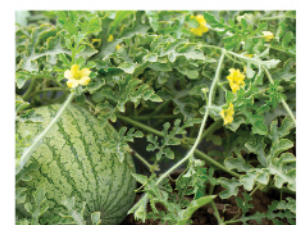

Shape	Round
Size	6 ct.
Weight	6.6-7.7 lb.
Plant	Medium vigor
Season	Full
Tolerance	Fon1, Co IR